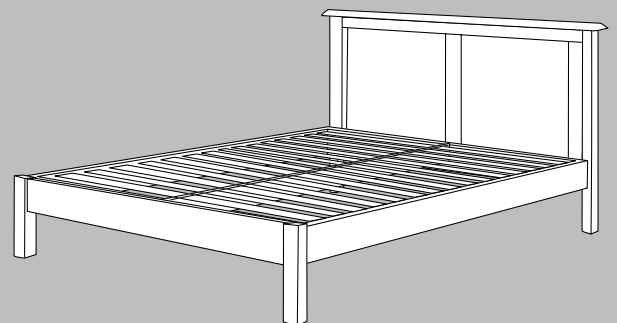

Slat Bed - Duvet Foot End
- Solid Slats