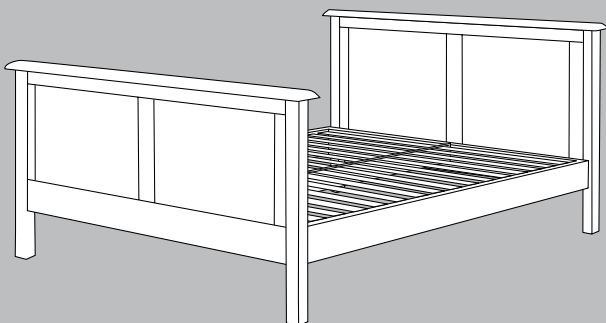

BED OPTIONS

Slat Bed - High Foot End
- Solid Slats